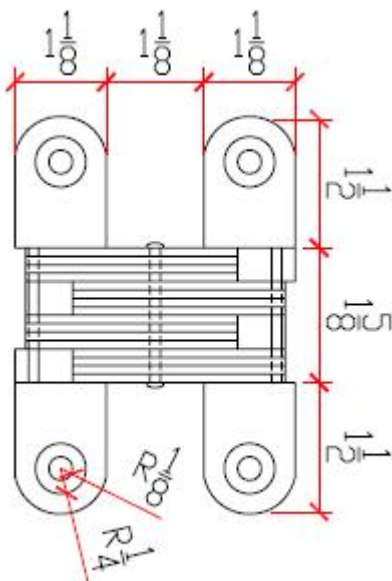

Concealed Hinge

DSI Production Number:

Door Hardware

DSI-Concealed Hinge-001

Opening	Material	Finish
180 Degree	Housing: Zinc Alloy Link: Stainless Steel	Nickel Plated

Note: It applied for the wood door thickness ranging from 1-1/8" to 2".