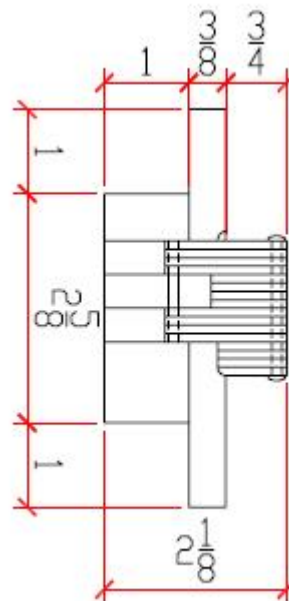

Concealed Hinge

DSI Production Number:

Door Hardware

DSI-Concealed Hinge-001

Opening	Material	Finish
180 Degree	Housing: Zinc Alloy Link: Stainless Steel	Nickel Plated

Note: It applied for the wood door thickness ranging from 1-1/8" to 2".