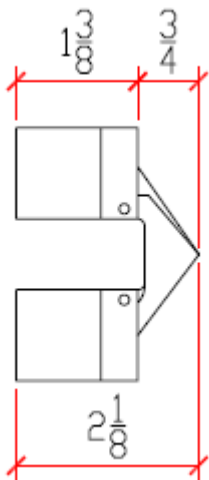

Concealed Hinge

DSI Production Number:

Door Hardware

DSI-Concealed Hinge-001

Opening	Material	Finish
180 Degree	Housing: Zinc Alloy Link: Stainless Steel	Nickel Plated

Note: It applied for the wood door thickness ranging from 1-1/8" to 2".