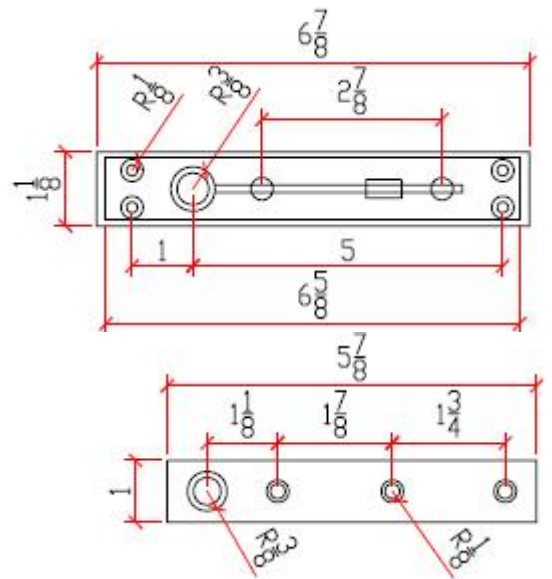

# Pivot Hinge

DSI Production Number:

Door Hardware

Pivot Hinge-001

Material	Max. Door Size	Max. Door Weight	Finish
Metal	47-1/4" x 94-1/2"	80Kg	Zinc Plated Iron and Stainless Steel

Direct Source Interiors, Inc. 6523 California Ave SW, Suite 218, Seattle, Washington 98136