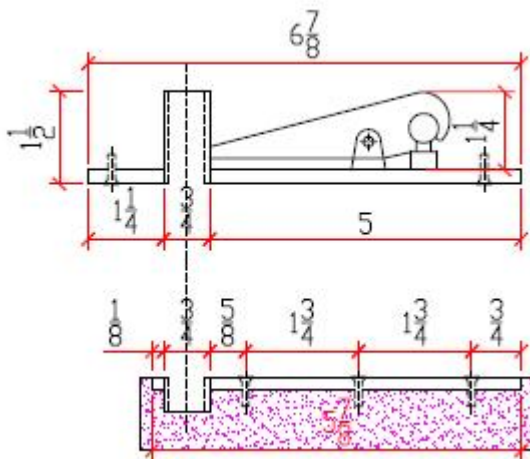

# Pivot Hinge

DSI Production Number:

Door Hardware

Pivot Hinge-001

Material	Max. Door Size	Max. Door Weight	Finish
Metal	47-1/4" x 94-1/2"	80Kg	Zinc Plated Iron and Stainless Steel

Direct Source Interiors, Inc. 6523 California Ave SW, Suite 218, Seattle, Washington 98136