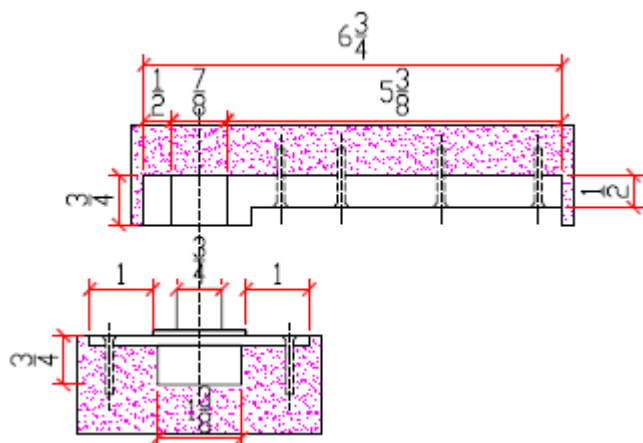

# Pivot Hinge

DSI Production Number:

Door Hardware

Pivot Hinge-001

Material	Max. Door Size	Max. Door Weight	Finish
Metal	47-1/4" x 94-1/2"	80Kg	Zinc Plated Iron and Stainless Steel

Direct Source Interiors, Inc. 6523 California Ave SW, Suite 218, Seattle, Washington 98136