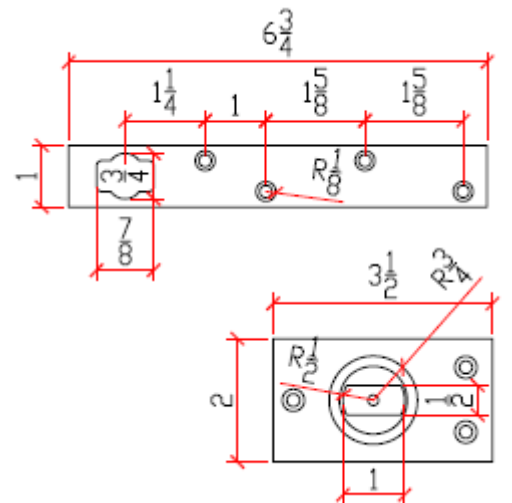

# Pivot Hinge

DSI Production Number:

Door Hardware

Pivot Hinge-001

Material	Max. Door Size	Max. Door Weight	Finish
Metal	47-1/4" x 94-1/2"	80Kg	Zinc Plated Iron and Stainless Steel

Direct Source Interiors, Inc. 6523 California Ave SW, Suite 218, Seattle, Washington 98136